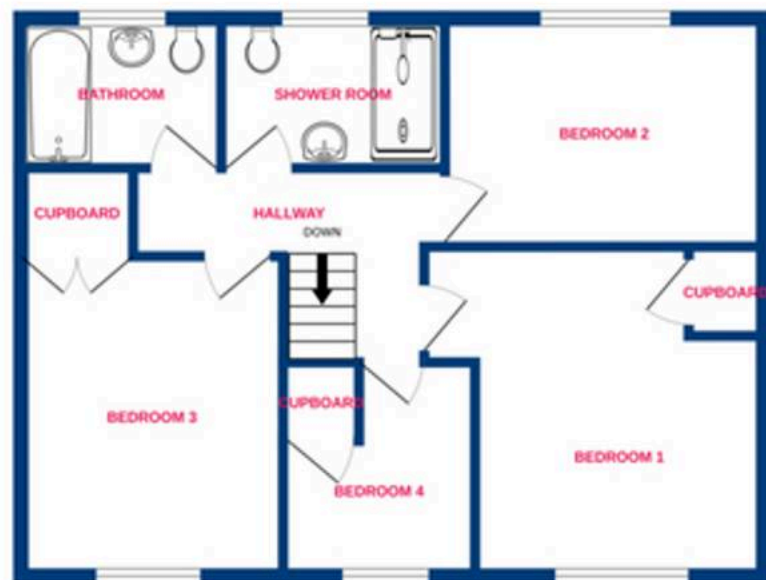

**TEMME  
ENGLISH**

**48 Ravensdale, Basildon**

Guide Price **£500,000**

Ground Floor

1st Floor

Whilst every attempt has been made to ensure the accuracy of the floorplan contained here, measurements of doors, windows, rooms and any other items are approximate and no responsibility is taken for any error, omission or mis-statement. This plan is for illustrative purposes only and should be used as such by any prospective purchaser. The services, systems and appliances shown have not been tested and no guarantee as to their operability or efficiency can be given.  
Made with Metroplan ©2024