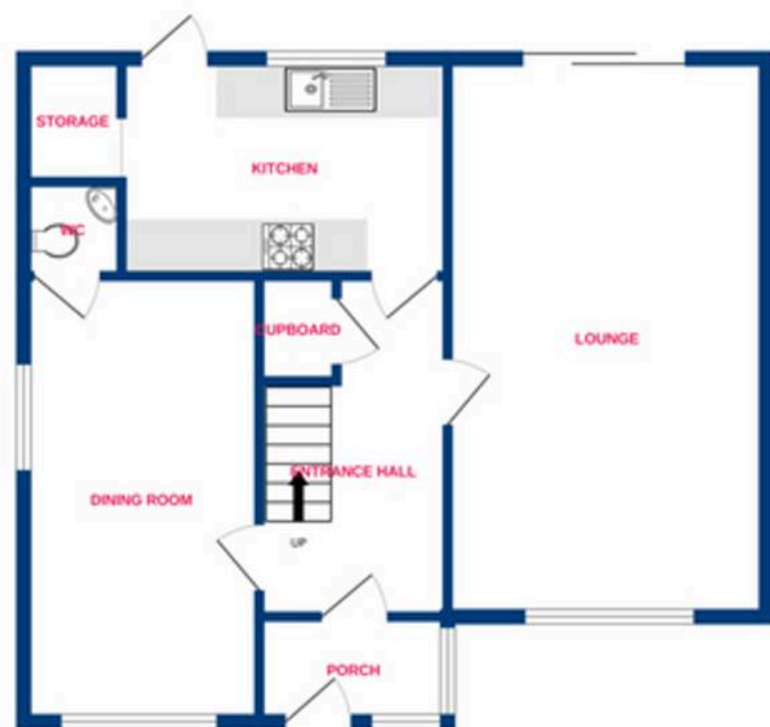

**TEMME  
ENGLISH**

**48 Ravensdale, Basildon**

Guide Price **£500,000**

Ground Floor

1st Floor

Whilst every attempt has been made to ensure the accuracy of the floorplan contained here, measurements of doors, windows, rooms and any other items are approximate and no responsibility is taken for any error, omission or mis-statement. This plan is for illustrative purposes only and should be used as such by any prospective purchaser. The services, systems and appliances shown have not been tested and no guarantee as to their operability or efficiency can be given.  
Made with Metroplan ©2024