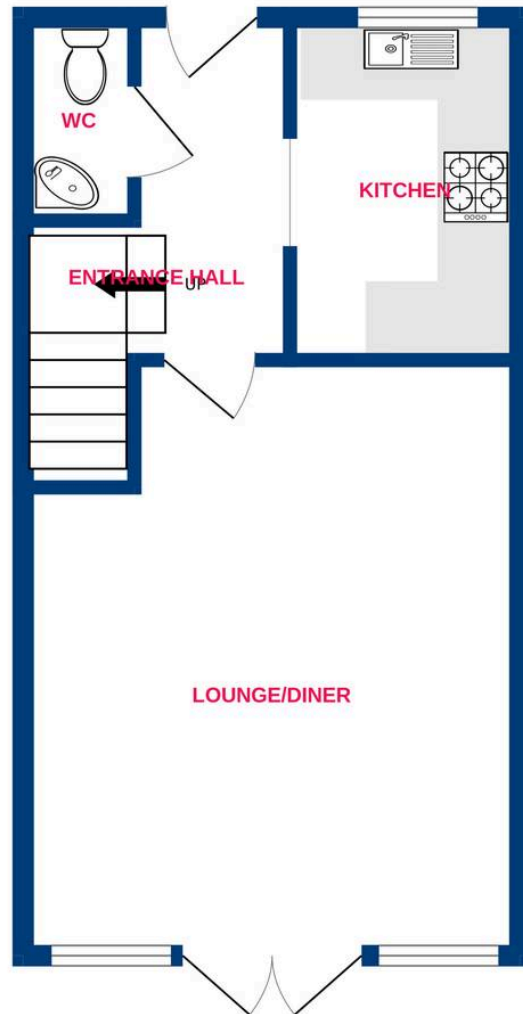

EPC Energy Efficiency Rating: C

EPC Environmental Impact Rating: C

- Entrance Hall
- W/C 5'7 x 3'1
- Kitchen 9'5 x 6'4
- Lounge/Diner 13'9 x 16'5
- Bedroom One 10'6 x 10'4
- En Suite 5'2 x 5
- Fitted wardrobes
- Bedroom Two 8'1 x 13'10
- Bathroom 6'5 x 7
- Allocated parking

TEMME
ENGLISH

TEMME
ENGLISH

TEMME
ENGLISH

TEMME
ENGLISH

Ground Floor

1st Floor