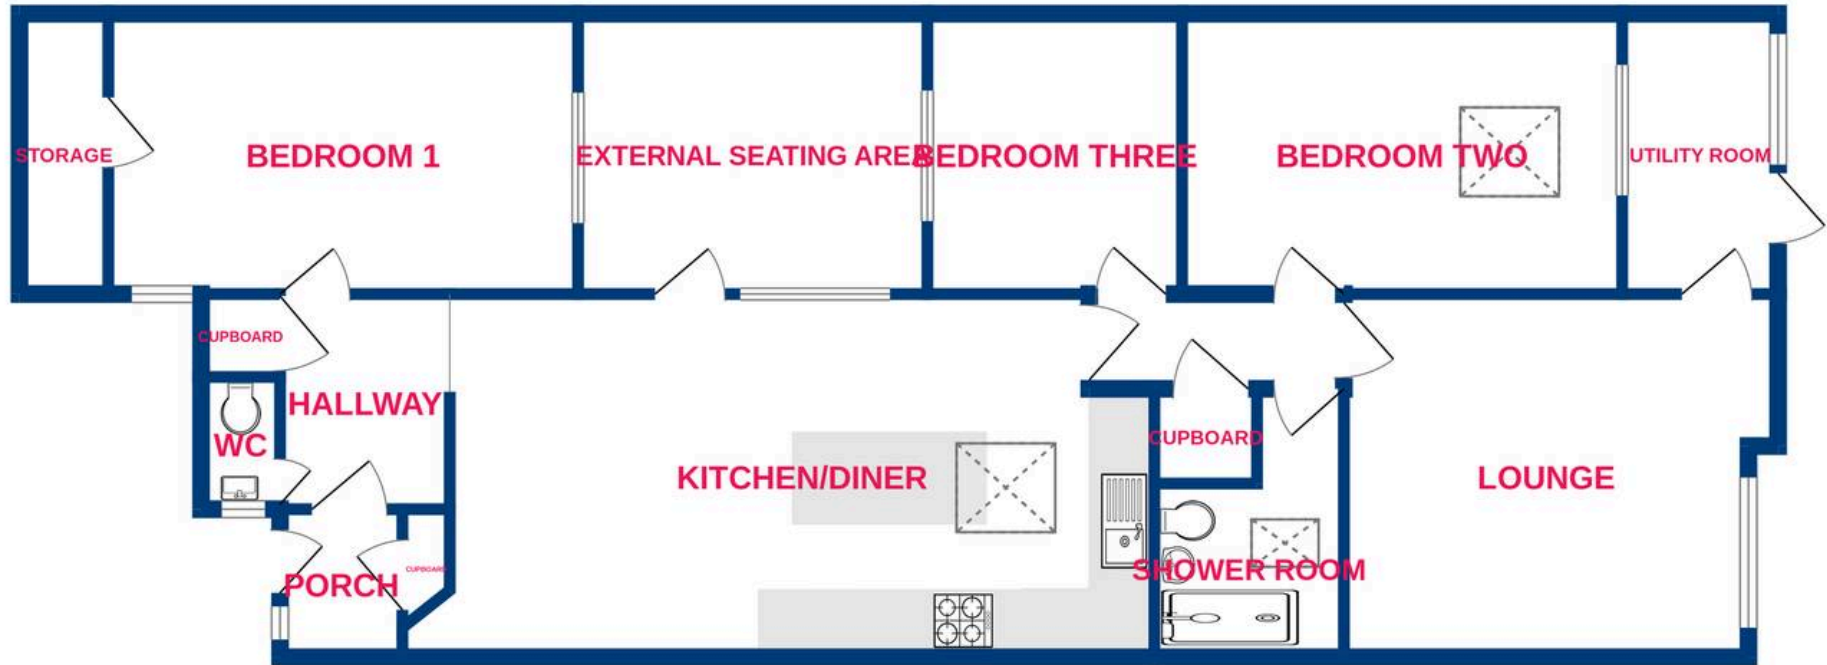

TEMME
ENGLISH

TEMME
ENGLISH
ESTATE AGENTS

112 Wimbish End, Basildon

Guide Price £325,000

TEMME
ENGLISH

112 Wimbish End

Basildon, Basildon

GUIDE PRICE £325,000 - £350,000 - Temme English are delighted to offer this incredibly well maintained and beautifully presented three bedroom bungalow, perfectly situated in the heart of Pitsea. This central position provides excellent access to the A127, A13 and A130 road links and is within convenient walking distance of Pitsea town centre and train station. The generous and versatile internal accommodation comprises a welcoming porch, entrance hallway with WC, a luxurious fitted kitchen with feature island and integrated appliances to remain, a stylish shower room, comfortable lounge, and three well proportioned bedrooms, plus a useful utility room. The main bedroom also benefits from a walk in wardrobe.

Council Tax band: B

Tenure: Freehold

EPC Energy Efficiency Rating: D

EPC Environmental Impact Rating: D

- Three Bedroom Bungalow In A Central Pitsea Location
- Short Walking Distance To Pitsea Town Centre And Train Station
- Excellent Access To The A127, A13 And A130 Road Links
- Spacious And Versatile Internal Layout
- Luxurious Fitted Kitchen With Feature Island And Integrated Appliances
- Main Bedroom With Walk In Wardrobe
- Stylish Shower Room Plus Additional WC
- Extensive Loft Space With Two Integrated

TEMME
ENGLISH

FOR SALE
TEMME
ENGLISH
Poulsen

TEMME
ENGLISH

TEMME
ENGLISH

TEMME
ENGLISH

Ground Floor

Whilst every attempt has been made to ensure the accuracy of the floorplan contained here, measurements of doors, windows, rooms and any other items are approximate and no responsibility is taken for any error, omission or mis-statement. This plan is for illustrative purposes only and should be used as such by any prospective purchaser. The services, systems and appliances shown have not been tested and no guarantee as to their operability or efficiency can be given.
Made with Metropix ©2025