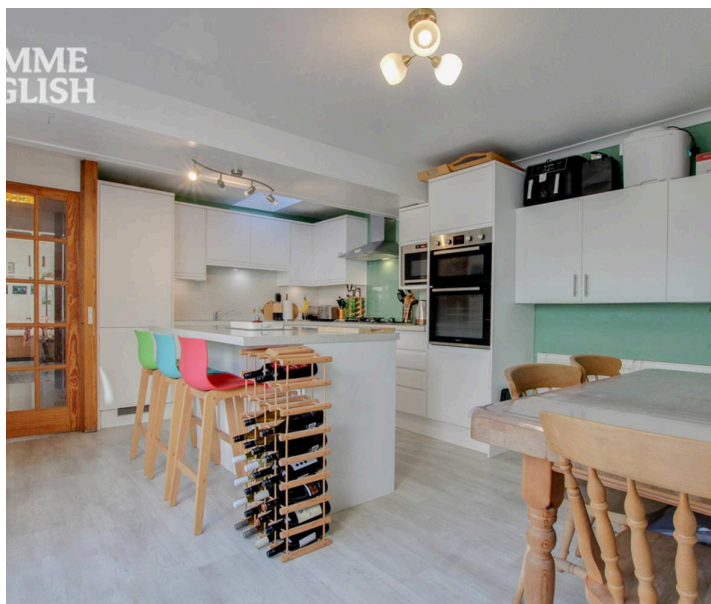

TEMME
ENGLISH

TEMME
ENGLISH
ESTATE AGENTS

112 Wimbish End, Basildon

Guide Price £325,000

TEMME
ENGLISH

112 Wimbish End

Basildon, Basildon

GUIDE PRICE £325,000 - £350,000 - Temme English are delighted to offer this incredibly well maintained and beautifully presented three bedroom bungalow, perfectly situated in the heart of Pitsea. This central position provides excellent access to the A127, A13 and A130 road links and is within convenient walking distance of Pitsea town centre and train station. The generous and versatile internal accommodation comprises a welcoming porch, entrance hallway with WC, a luxurious fitted kitchen with feature island and integrated appliances to remain, a stylish shower room, comfortable lounge, and three well proportioned bedrooms, plus a useful utility room. The main bedroom also benefits from a walk in wardrobe.

Council Tax band: B

Tenure: Freehold

EPC Energy Efficiency Rating: D

EPC Environmental Impact Rating: D

- Three Bedroom Bungalow In A Central Pitsea Location
- Short Walking Distance To Pitsea Town Centre And Train Station
- Excellent Access To The A127, A13 And A130 Road Links
- Spacious And Versatile Internal Layout
- Luxurious Fitted Kitchen With Feature Island And Integrated Appliances
- Main Bedroom With Walk In Wardrobe
- Stylish Shower Room Plus Additional WC
- Extensive Loft Space With Two Integrated