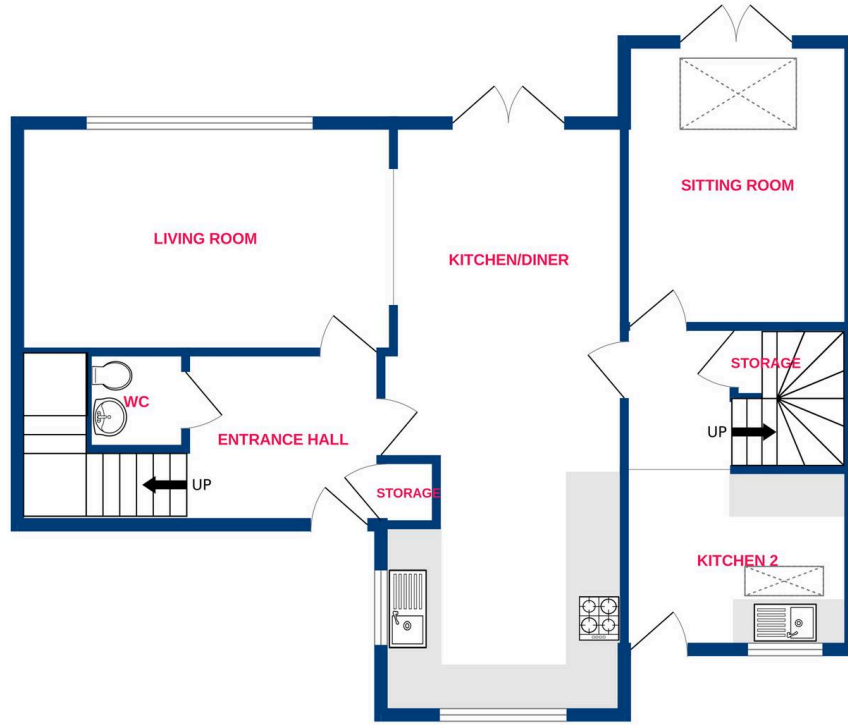

## Canute Close, £600,000

SELF CONTAINED ANNEXE Temme English are truly delighted to be able to offer this absolutely stunning FOUR bedroom detached house with its own SELF contained annexe. This unique home is versatile in its design and has been greatly improved and extended since it was built in 2013. Canute Close is located in a sought after Runwell location within walking distance to the vast array of amenities located in Wickford High Street including Wickford Railway Station which provides access into Stratford and London Liverpool Street. Internally this gorgeous home begins with an entrance hall which adjoins a ground floor WC modern lounge and a stunning kitchen/diner. Upstairs is THREE DOUBLE bedrooms and a four-piece bathroom with the master bedroom benefitting from fitted wardrobes and an en-suite. The side extension carried out is exceptional and can be utilised as its own one bedroom house with its own front door. There is a further sitting room kitchen double bedroom and a shower room! There are two sets of double doors into the gorgeous garden which has an additional private section to the rear which offers even more space. There is also parking to the front of the property under a car port. We cannot stress how important a viewing is to appreciate all that is on offer so call us today to arrange your appointment!

## Ground Floor

## 1st Floor

Whilst every attempt has been made to ensure the accuracy of the floorplan contained here, measurements of doors, windows, rooms and any other items are approximate and no responsibility is taken for any error, omission or mis-statement. This plan is for illustrative purposes only and should be used as such by any prospective purchaser. The services, systems and appliances shown have not been tested and no guarantee as to their operability or efficiency can be given.  
Made with Metropix ©2026