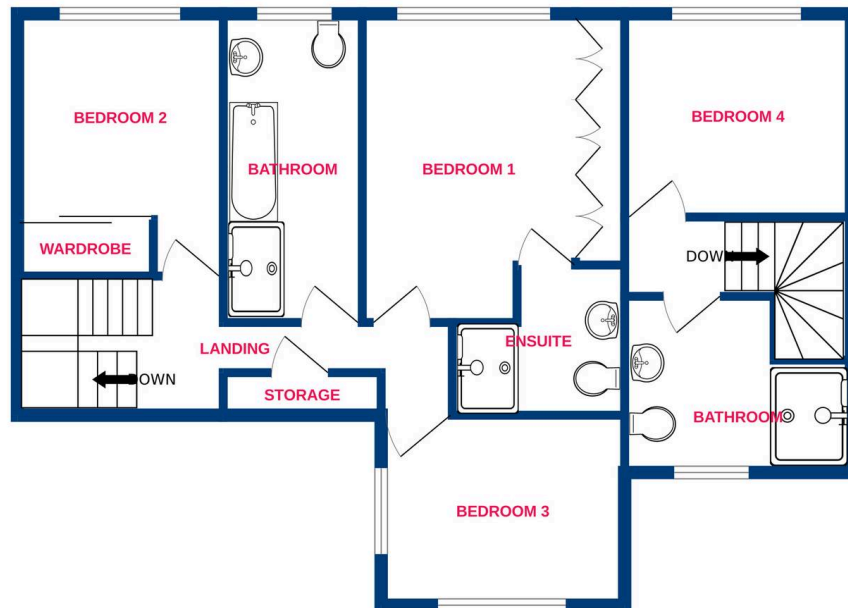

## Canute Close, £600,000

SELF CONTAINED ANNEXE Temme English are truly delighted to be able to offer this absolutely stunning FOUR bedroom detached house with its own SELF contained annexe. This unique home is versatile in its design and has been greatly improved and extended since it was built in 2013. Canute Close is located in a sought after Runwell location within walking distance to the vast array of amenities located in Wickford High Street including Wickford Railway Station which provides access into Stratford and London Liverpool Street. Internally this gorgeous home begins with an entrance hall which adjoins a ground floor WC modern lounge and a stunning kitchen/diner. Upstairs is THREE DOUBLE bedrooms and a four-piece bathroom with the master bedroom benefitting from fitted wardrobes and an en-suite. The side extension carried out is exceptional and can be utilised as its own one bedroom house with its own front door. There is a further sitting room kitchen double bedroom and a shower room! There are two sets of double doors into the gorgeous garden which has an additional private section to the rear which offers even more space. There is also parking to the front of the property under a car port. We cannot stress how important a viewing is to appreciate all that is on offer so call us today to arrange your appointment!

## Ground Floor

## 1st Floor

Whilst every attempt has been made to ensure the accuracy of the floorplan contained here, measurements of doors, windows, rooms and any other items are approximate and no responsibility is taken for any error, omission or mis-statement. This plan is for illustrative purposes only and should be used as such by any prospective purchaser. The services, systems and appliances shown have not been tested and no guarantee as to their operability or efficiency can be given.  
Made with Metropix ©2026