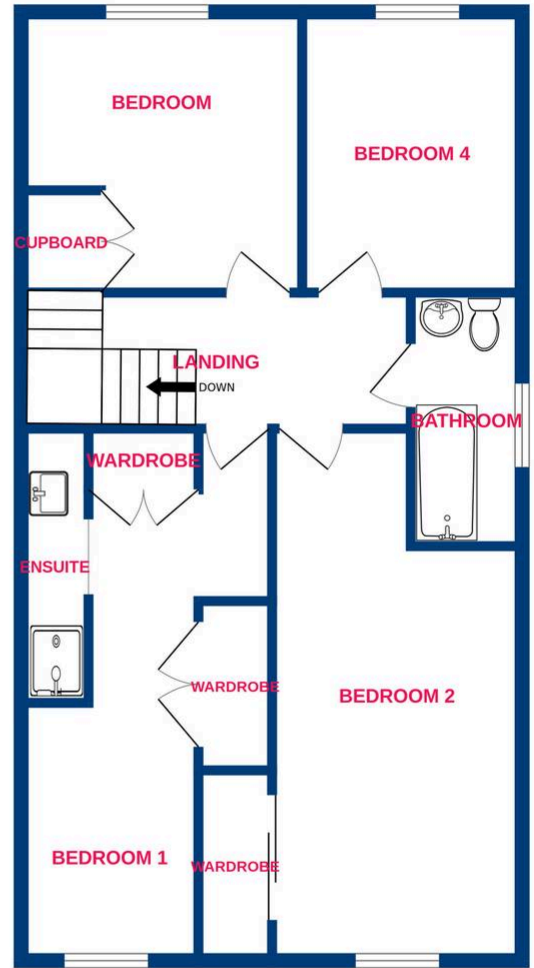

1st Floor

You can include any text here. The text can be modified upon generating your brochure.