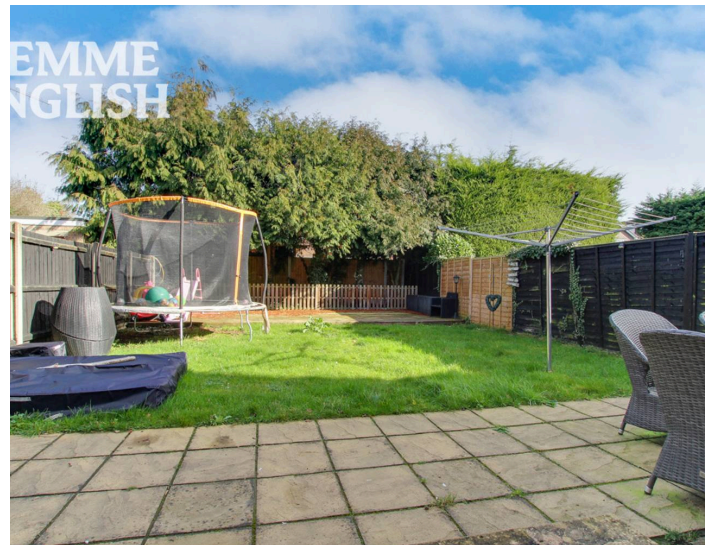

## Jubilee Drive, Guide Price £525,000 – £550,000

GUIDE PRICE £525,000 – £550,000 Temme English are immensely proud to present this truly unique FOUR bedroom detached house. This fantastic property serves perfectly as a spacious family home and is in a highly desirable area. It is only short stroll to Wickford Town Centre and Railway Station that runs into London Liverpool Street; it is walking distance to local primary and secondary schools; it is also near bus routes and a variety of amenities. Internally the home begins with an inviting entrance hall with adjoining the and gally styled kitchen. The garage has partially been converted to allow an extra reception room currently being used as a study/play room as well as a utility room and still partial garage for extra storage! To the rear of the property is the real centrepiece of this home, the lounge commands a huge open plan area with a newly fitted media wall, double doors and dual windows allowing extra sunlight. Upstairs is host to FOUR good sized bedrooms and a stunning family bathroom. The main bedroom benefits from an En-Suite and fitted wardrobes. Externally the property has an abundance of parking to the front and is situated at the very end of the no through road. We cannot advise you enough to view this home so call us today to arrange an appointment!