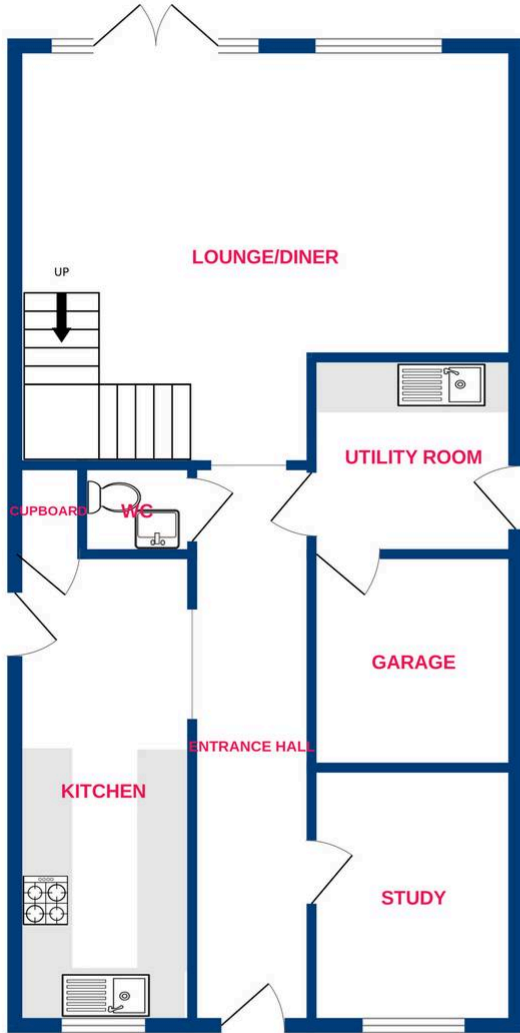

Ground Floor