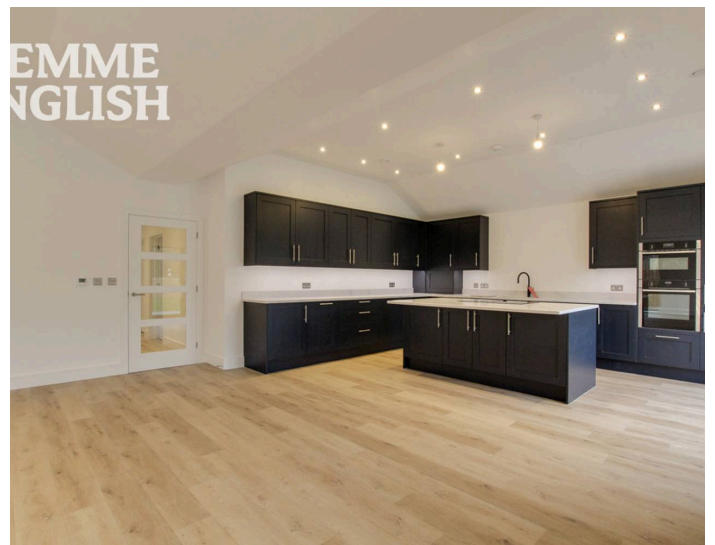

TEMME ENGLISH

Kingfisher Close, Little Burstead £825,000

Temme English are incredibly proud to present these THREE Bedroom Detached bungalows in Little Burstead, Billericay you will struggle to find a Brand New Home which offers the quality and space as this home does. This attractive New Home comes with a ten-year warranty built by a well-respected local developer. The grade of finish and standard of materials used both internally and externally is exceptionally high. Providing its first owner with a modern layout, you are greeted once through the front door with a long welcoming entrance hall ample storage open plan Lounge/Kitchen with bi-folding doors opening onto the south facing rear garden. The kitchen has an abundance of units and storage cupboards with an array of granite worktop space and brand new NEF appliances. The Bungalow has THREE double bedrooms with the master housing a en suite with a five star finish as well as an impressive luxury family bathroom. The exterior boasts block paved driveway south facing rear garden as previously mentioned in excess of 100ft. The development sits just off Noak Hill Road making it easy access to the A127, M25 & selected routes. The only way to fully appreciate all on offer is by an internal inspection. We make viewing easy as we hold a key and work seven days a week and late into the evening too. Call now .