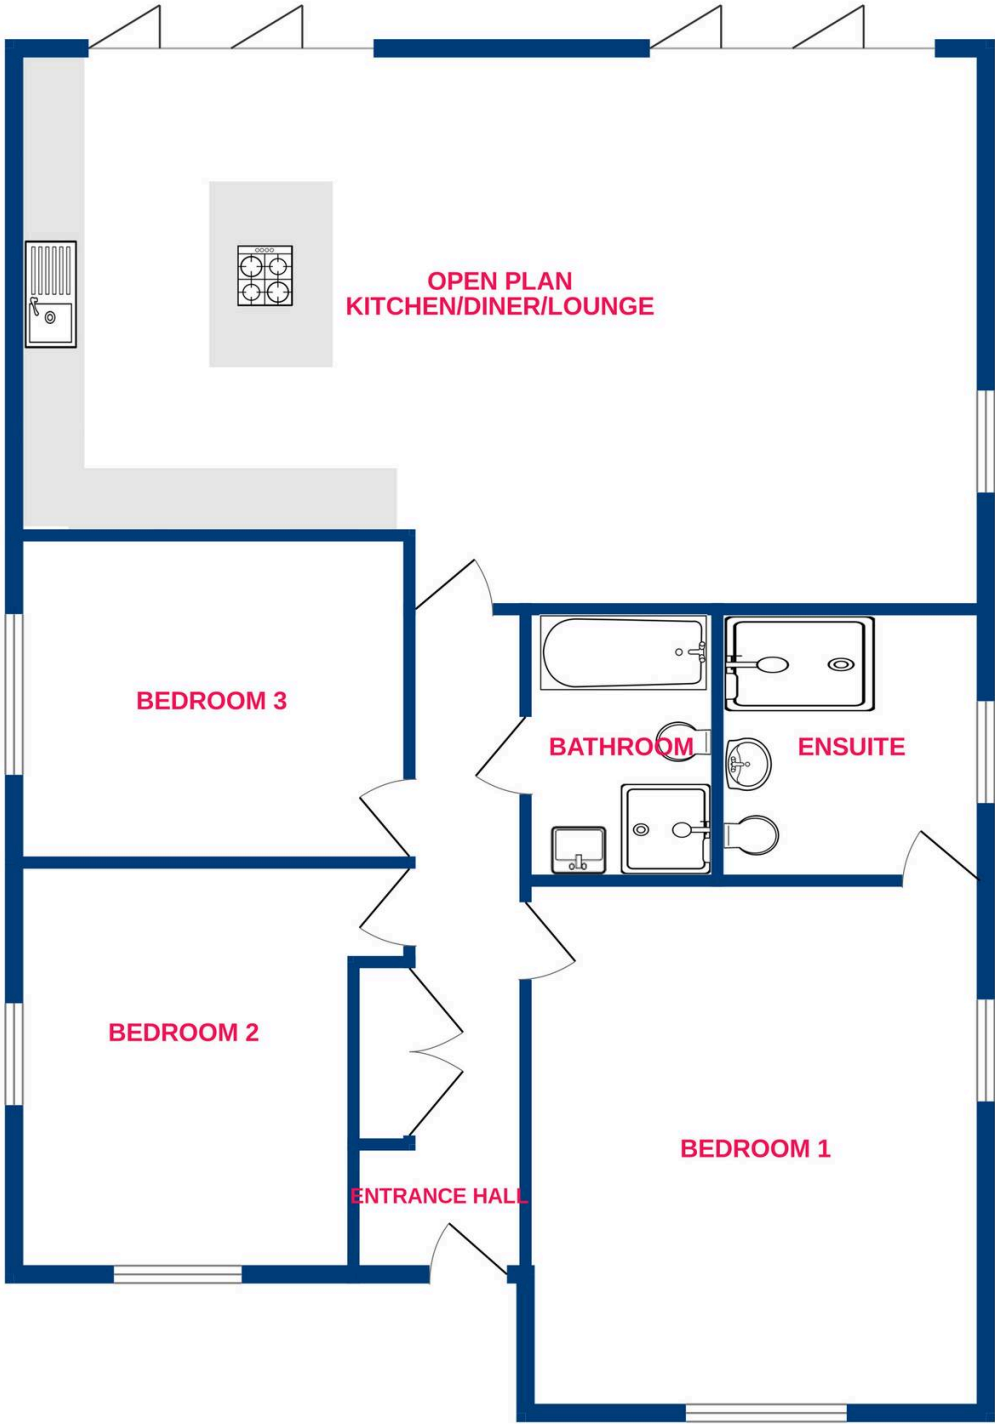

Ground Floor

You can include any text here. The text can be modified upon generating your brochure.