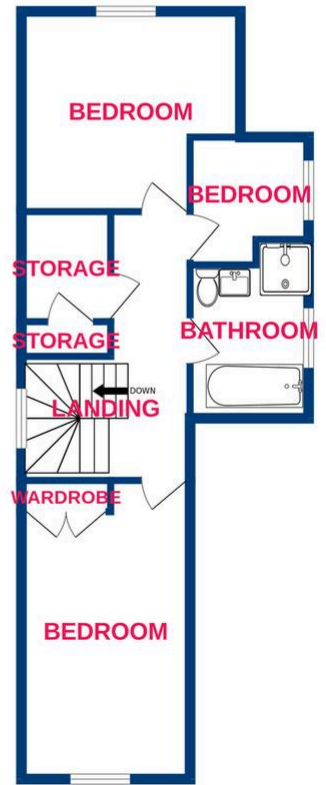

TEMME
ENGLISH

Lynton Road, Hadleigh £650,000

Temme English are delighted to present this fantastic FOUR bedroom house to the market, proudly located within a gated community built just 8 years ago. Lynton Road is positioned in Hadleigh in between Rayleigh & Benfleet both having direct train links to London Liverpool Street & London Fenchurch Street and also just 0.3 miles away from Ofsted rated "good" King John secondary school & Hadleigh Park. The accommodation is surprisingly spacious, commencing with an inviting entrance hall housing the W/C. To the front of the property, you have the main bedroom benefitting from fitted wardrobes & a luxurious en suite. To the rear of the ground floor no expense has been spared by the builders housing a huge open plan Kitchen/Lounge/Diner with ample work surface area, breakfast bar and quality fitted appliances. As mentioned, the builders have gone that extra mile by adding in bay windows and bi folding doors ideal for extra sunlight and entertaining during the summer months. Upstairs features excellent-sized rooms, four-piece family bathroom and ample storage including a walk-in wardrobe. Externally as mentioned the property is situated within a gated development housing four homes, this the first proudly sitting on a corner plot having a front garden as well as a rear garden both having outbuildings. Parking is to the rear of the property with a two car driveway. An internal viewing is the only way to appreciate the size on offer.

Whilst every attempt has been made to ensure the accuracy of the floorplan contained here, measurements of doors, windows, rooms and any other items are approximate and no responsibility is taken for any error, omission or mis-statement. This plan is for illustrative purposes only and should be used as such by any prospective purchaser. The services, systems and appliances shown have not been tested and no guarantee as to their operability or efficiency can be given.
Made with Metropix ©2026