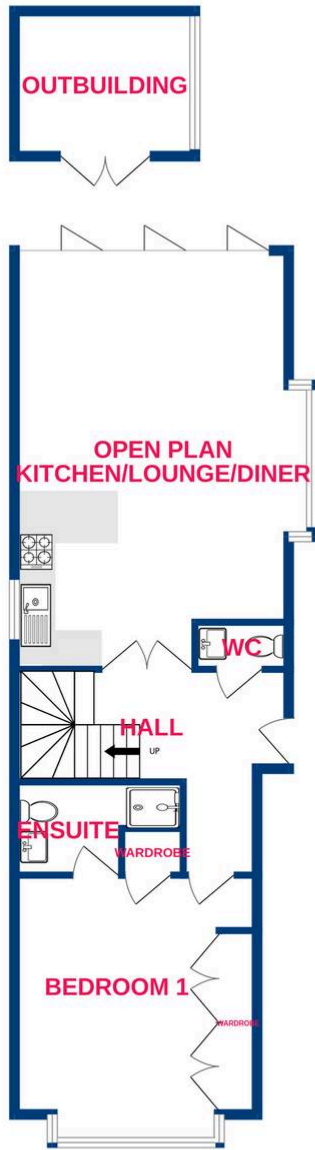

TEMME
ENGLISH

Lynton Road, Hadleigh £650,000

Temme English are delighted to present this fantastic FOUR bedroom house to the market, proudly located within a gated community built just 8 years ago. Lynton Road is positioned in Hadleigh in between Rayleigh & Benfleet both having direct train links to London Liverpool Street & London Fenchurch Street and also just 0.3 miles away from Ofsted rated "good" King John secondary school & Hadleigh Park. The accommodation is surprisingly spacious, commencing with an inviting entrance hall housing the W/C. To the front of the property, you have the main bedroom benefitting from fitted wardrobes & a luxurious en suite. To the rear of the ground floor no expense has been spared by the builders housing a huge open plan Kitchen/Lounge/Diner with ample work surface area, breakfast bar and quality fitted appliances. As mentioned, the builders have gone that extra mile by adding in bay windows and bi folding doors ideal for extra sunlight and entertaining during the summer months. Upstairs features excellent-sized rooms, four-piece family bathroom and ample storage including a walk-in wardrobe. Externally as mentioned the property is situated within a gated development housing four homes, this the first proudly sitting on a corner plot having a front garden as well as a rear garden both having outbuildings. Parking is to the rear of the property with a two car driveway. An internal viewing is the only way to appreciate the size on offer.

Whilst every attempt has been made to ensure the accuracy of the floorplan contained here, measurements of doors, windows, rooms and any other items are approximate and no responsibility is taken for any error, omission or mis-statement. This plan is for illustrative purposes only and should be used as such by any prospective purchaser. The services, systems and appliances shown have not been tested and no guarantee as to their operability or efficiency can be given.
Made with Metropix ©2026