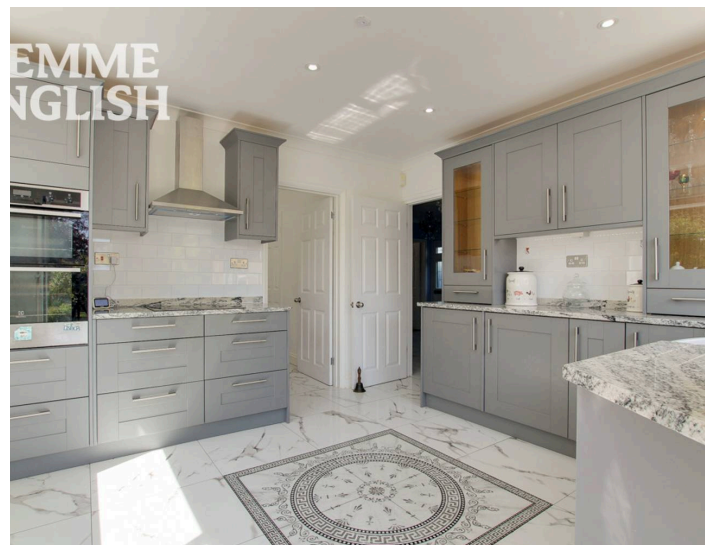

## Castledon Road, Guide Price £600,000 – £625,000

Guide Price £600,000 – £625,000 We are delighted to market this most attractive THREE-bedroom detached home situated within one of Wickford's prime roads. Internally the property comes with an abundance of features and is an ideal purchase for a buyer that is seeking a home with much character. This superb home sits on a 0.16 Acre plot which consists of ample parking garage and a beautiful rear garden which measures in the region of 100' and is unoverlooked to the rear. The accommodation internally is well proportioned and commences with a grand entrance hall with high ceiling, spacious living room with double aspect and further separate reception room being currently being used as a study. The well fitted kitchen enjoys a view of the garden and this then leads out to a utility room and in addition a separate dining room which also overlooks the rear garden via French doors. To complete the ground floor there is a superb W/C. Upstairs plays host to spacious bedrooms which have all been used as double bedrooms in the past and each room benefits from ample natural sunlight with the main again having dual aspect, fitted wardrobes & en suite. The exterior is a real 'all rounder'. The driveway continues to a large double garage which has power and light. The rear garden has had much effort and thought put in. The rear garden is majority laid to lawn with plenty of attractive borders and features. Call us today to arrange your viewing, NO ONWARD CHAIN!